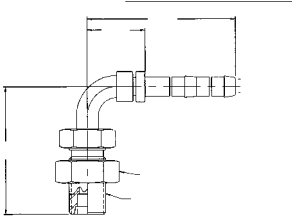

Straight splicer w/R134a
low side port

Part #	Hose Size	Thread
FJ5986-1010S	-10	-
FJ5986-1212S	-12	-
FJ5986-1616S	-16	-

Male O-ring 45°
elbow (short pilot)

Part #	Hose Size	Thread
FJ3116-04-0608S	-8	5/8 - 18
FJ3116-05-1012S	-12	7/8 - 14

Air conditioning hose & fittings

GH001 fittings - EZ Clip

Part #	Hose Size	Thread
FJ3171-0808S	-8	-
FJ3171-1010S	-10	-
FJ3171-1212S	-12	-

Splicer w/switch port

Part #	Hose Size	Thread
FJ3019-03-0606S	-6	5/8 - 18
FJ3019-02-0608S	-8	5/8 - 18
FJ3019-07-1010S	-10	7/8 - 14
FJ3019-01-1012S	-12	7/8 - 14

Male O-ring 90° elbow (short pilot)

Part #	Hose Size	Thread
FJ3514-0808S	-8	3/4 - 16

Male bulkhead 90° elbow

Part #	Hose Size	Thread
FJ3052-0606S	-6	5/8 - 18
FJ3052-0608S	-8	5/8 - 18
FJ3052-1010S	-10	7/8 - 14
FJ3052-1012S	-12	7/8 - 14