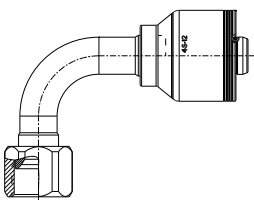

FJA - Female JIC/37° Swivel 45° Elbow

Part #	Hose size		Thread
4S	DN	Dash size	in
4SA6FJA6	10	-6	9/16 - 18
4SA8FJA8	12	-8	3/4 - 16
4SA12FJA12	19	-12	1 1/16 - 12
4SA16FJA16	25	-16	1 5/16 - 12
4SA20FJA20	31	-20	1 5/8 - 12
4SA24FJA24	38	-24	1 7/8 - 12

Part #	Hose size		Thread
6S	DN	Dash size	in
6SA20FJA20	31	-20	1 5/8 - 12
6SA24FJA24	38	-24	1 7/8 - 12

FJC - Female JIC/37° Swivel 90° Elbow - Long Drop

Part #	Hose size		Thread
4S	DN	Dash size	in
4SA6FJC6	10	-6	9/16 - 18
4SA12FJC12	19	-12	1 1/16 - 12
4SA16FJC16	25	-16	1 5/16 - 12
4SA20FJC20	31	-20	1 5/8 - 12

FJB - Female JIC/37° Swivel 90° Elbow

Part #	Hose size		Thread
4S	DN	Dash size	in
4SA6FJB6	10	-6	9/16 - 18
4SA8FJB6	10	-6	3/4 - 16
4SA8FJB8	12	-8	3/4 - 16
4SA12FJB12	19	-12	1 1/16 - 12
4SA16FJB16	25	-16	1 5/16 - 12
4SA20FJB20	31	-20	1 5/8 - 12
4SA24FJB24	38	-24	1 7/8 - 12

Part #	Hose size		Thread
6S	DN	Dash size	in
6SA20FJB20	31	-20	1 5/8 - 12
6SA24FJB24	38	-24	1 7/8 - 12